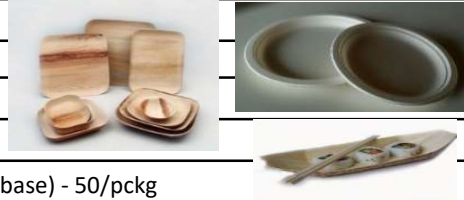

Picnics or Small Parties		price
CUPS		
R071AA2	5oz PLA cups - 50/pckg *Cold	\$5
R071AG2	12oz PLA cups - 50/pckg *Cold	\$9
R071AK2	20oz PLA cups - 50/pckg *Cold	\$10
R072AD0	20oz hot cups - 540/pckg	\$11
PLATES		
R092VP3	Sm round palm plates: (3inch) - 25/pckg	\$12
R092VP6	Palm Plate: 5.5 inch Square - 25/pckg	\$15
R092VP7	Palm Plate: 7inch Square - 25/pckg	\$16
R092AB0	7 inch Round Sugarcane Plates - 50/pckg	\$6
SR087DA	Banana Boats - (7 1/2" x 3 1/2" / 4.1/2" x 2 1/2" at base) - 50/pckg	\$10
BOWLS		
R0000	Cup: 2.5oz cup sugarcane-natural non bleached 100/pckg 088BBT/	\$5
R098DF0	Bowls - Rectangle - Sugarcane -15oz - 50/pckg	\$5
R098VB2	Sm round palm bowls: (2oz) - 25/pckg	\$6
R092VB3S	Sm square palm bowls: (3-4oz) - 25/pckg	\$12
R098VB8	Palm Bowl: 8 inch Square - 25/pckg	\$18
CUTLERY		
R02BA3	Forks: 100% vegetable material, certified biodegradable & compostable - 50/pckg	\$6
R02BA3	Spoons: 100% vegetable material, certified biodegradable & compostable - 50/pckg	\$6
NAPKINS		
R023BC2	Cocktail Napkins w nice eco msg - 500/pckg	\$5
Misc. Split Case - Sell Off:		
Code	Description - 78/69/63	price
R037AP0	Dish Powder Tablets: EcoMax, Hypoallergenic, 20 tablets/bag -15% off if you buy 8 (master case)	\$7
R0000	ServOne Countertop/Wall Napkin Dispenser	\$10
R019AB0	Envelopes: Size 10, Natural Brown Kraft, Min. 70% PCW Recycled Content, FSC - 500/cs	\$30
R0000	Lily of the Valley -Nice, flecked, 100% Post Consumer Recycled Card Stock - 500/ream	\$12
R055AB0	Compost bags: (22 x 24) - 20/box	\$4
R072DD0	Lids - Biodegradable - fits 10-20oz - 100/sleeve	\$6
R071BH0	Lids: PLA FITs 9oz and traditional 12/20oz PLA cups - 50/sleeve	free
R071DH0	Lids: PLA FITs 9oz and traditional 12/20oz PLA cups - 50/sleeve	free
R095DFX	Lids, non bio, fit 12oz bowls - 50/sleeve	free
R113AC0	Sugar: Organic, Fair Trade, Golden Cane, Turminado (6 x 1kg) - 6kg	\$8
R112CC2	Milk Hot Chocolate Tin - 336 grams	\$4